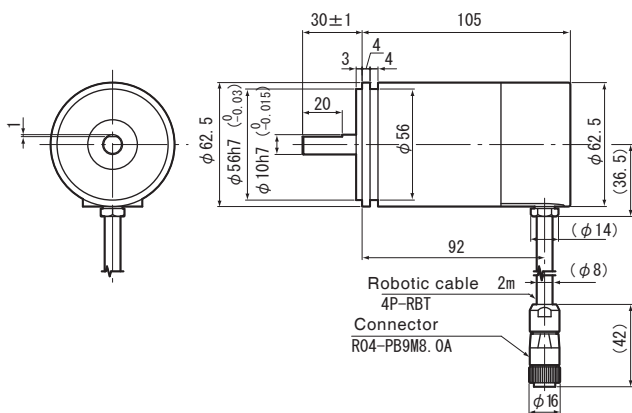

●MRE-32SP062SAC

●MRE-32SP062SBC

●MRE-32SP062S□CAccessory Model : SB-01

Mounting fixture for MRE-32SP062S□C Servo mount . (3 pieces set)