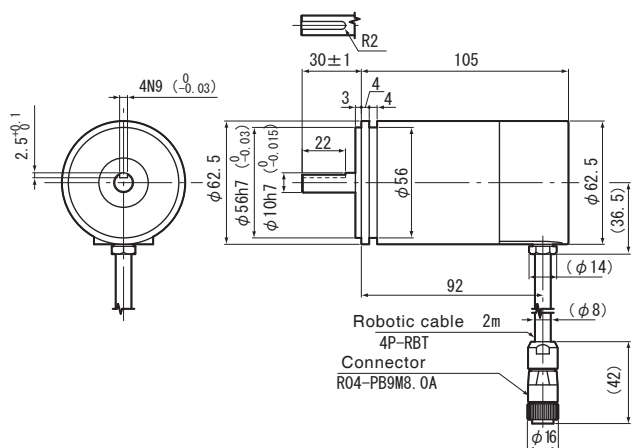

●MRE-32SP062SAC

●MRE-32SP062SBC

●MRE-32SP062S□CAccessory Model : SB-01

Mounting fixture for MRE-32SP062S□C Servo mount . (3 pieces set)